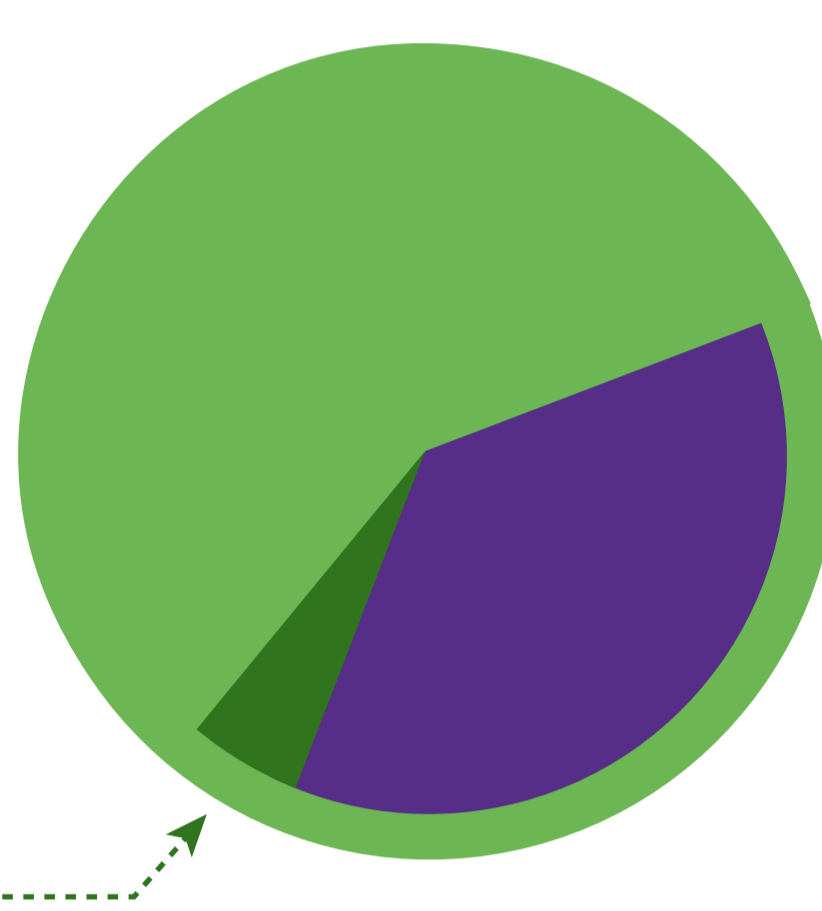

3,116 PEOPLE WERE KILLED IN FLORIDA TRAFFIC ACCIDENTS

ALCOHOL

WAS CONFIRMED TO BE A FACTOR IN:

5,125 TRAFFIC ACCIDENTS

3,035 INJURIES

374 FATALITIES

PEDESTRIAN AND BICYCLIST ACCIDENTS IN FLORIDA

14,683 ACCIDENTS