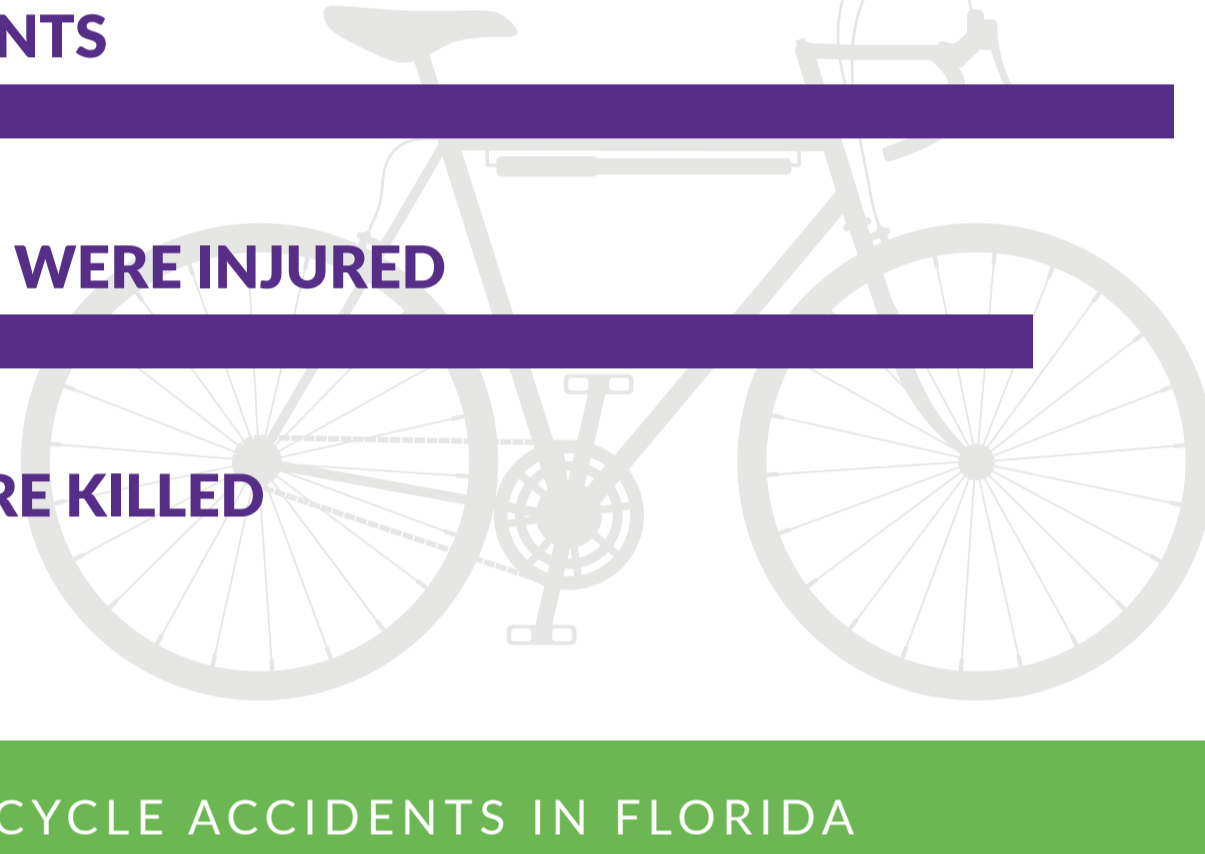

CAR ACCIDENTS

AN INFOGRAPHIC

CAR ACCIDENTS ARE COMMON IN FLORIDA. IN 2017:

THERE WERE **402,385** TRAFFIC ACCIDENTS IN FLORIDA

THAT IS AN AVERAGE OF **1,102** CRASHES PER DAY

254,310 PEOPLE WERE INJURED IN FLORIDA TRAFFIC ACCIDENTS

3,116 PEOPLE WERE KILLED IN FLORIDA TRAFFIC ACCIDENTS

ALCOHOL

WAS CONFIRMED TO BE A FACTOR IN:

5,125 TRAFFIC ACCIDENTS

3,035 INJURIES

374 FATALITIES

PEDESTRIAN AND BICYCLIST ACCIDENTS IN FLORIDA

14,683 ACCIDENTS

13,471 PEOPLE WERE INJURED

589 PEOPLE WERE KILLED

MOTORCYCLE ACCIDENTS IN FLORIDA

9,707 ACCIDENTS INVOLVED MOTORCYCLISTS

7,725 MOTORCYCLISTS

515 MOTORCYCLISTS

&

&

692 PASSENGERS

37 PASSENGERS

WERE INJURED

WERE KILLED

IN MOTORCYCLE ACCIDENTS

IN MOTORCYCLE ACCIDENTS

HOW DANGEROUS ARE ROADS AND HIGHWAYS IN SARASOTA AND MANATEE COUNTIES?

THERE WERE **12,598** TRAFFIC ACCIDENTS IN SARASOTA & MANATEE COUNTIES IN 2017