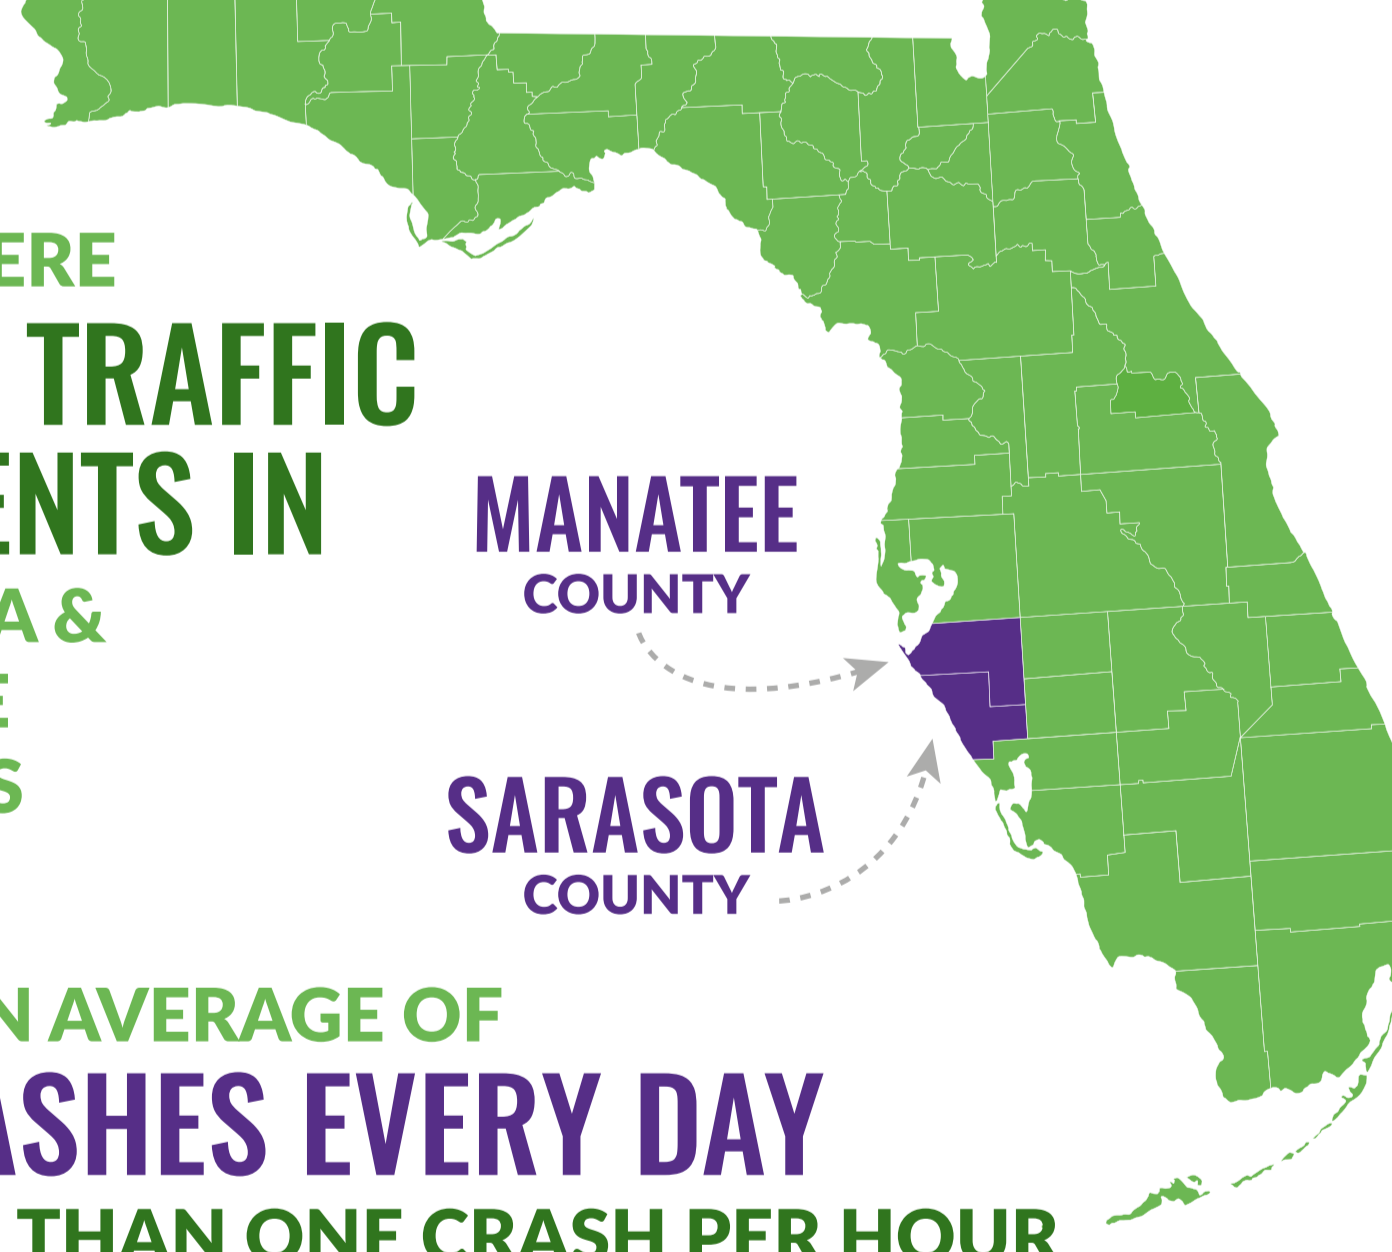

692 PASSENGERS

37 PASSENGERS

WERE INJURED

WERE KILLED

IN MOTORCYCLE ACCIDENTS

IN MOTORCYCLE ACCIDENTS

HOW DANGEROUS ARE ROADS AND HIGHWAYS IN SARASOTA AND MANATEE COUNTIES?

THERE WERE **12,598** TRAFFIC ACCIDENTS IN SARASOTA & MANATEE COUNTIES IN 2017

MANATEE COUNTY

SARASOTA COUNTY

THAT'S AN AVERAGE OF **34** CRASHES EVERY DAY OR MORE THAN ONE CRASH PER HOUR

A TOTAL OF **8,612** PEOPLE WERE INJURED AND **139** PEOPLE WERE KILLED IN SARASOTA COUNTY AND MANATEE COUNTY CAR ACCIDENTS

14% OF ALL FATALITIES INVOLVED A DRUNK DRIVER

CAR ACCIDENTS HAPPEN IN SARASOTA, BRADENTON AND THROUGHOUT SOUTHWESTERN FLORIDA **MORE THAN YOU THINK.**

RELY ON A LAW FIRM WITH A **COMBINED 50 YEARS OF EXPERIENCE** PROTECTING THE RIGHT OF ACCIDENT VICTIMS. CONTACT